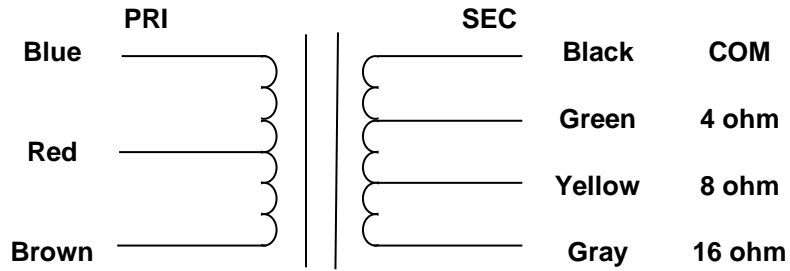

MERCURY MAGNETICS  
10050 Remmet Ave.  
Chatsworth, CA 91311

Phone 818-998-7791  
Fax 818-998-7835  
mercurymagnetics.com

**AXIOM BH15H-O OUTPUT TRANSFORMER**

3/2/2008