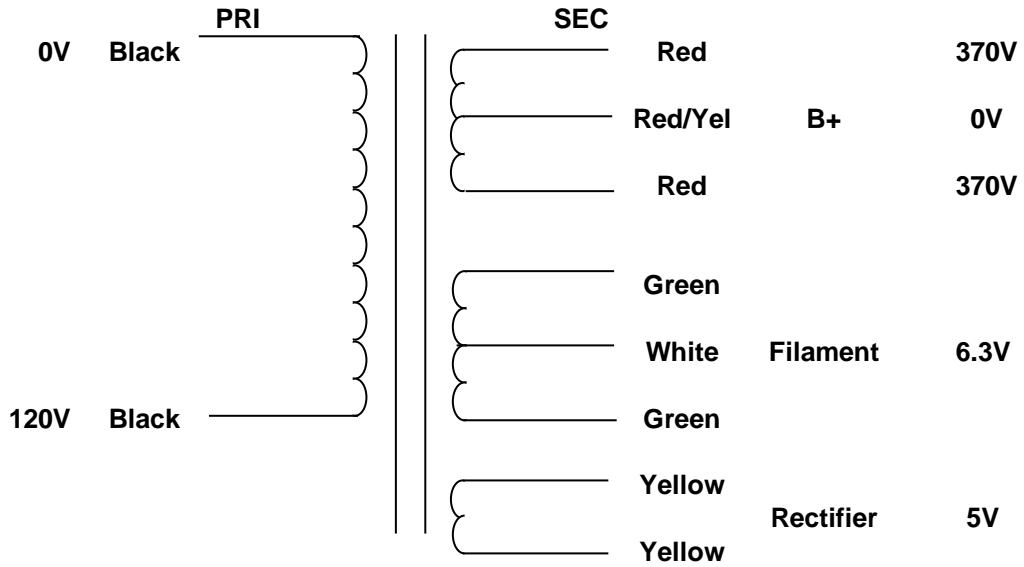

MERCURY MAGNETICS  
10050 Remmet Ave.  
Chatsworth, CA 91311

Phone 818-998-7791  
Fax 818-998-7835  
mercurymagnetics.com

**ToneClone ARR-2-P POWER TRANSFORMER**

8/9/2004