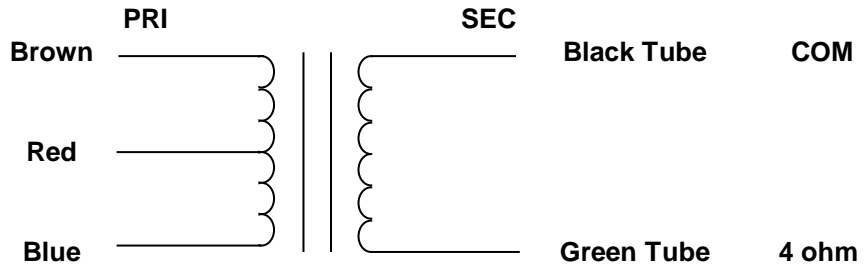

MERCURY MAGNETICS  
10050 Remmet Ave.  
Chatsworth, CA 91311

Phone 818-998-7791  
Fax 818-998-7835  
mercurymagnetics.com

**ToneClone AIRLINE-OT OUTPUT TRANSFORMER**

8/15/2008