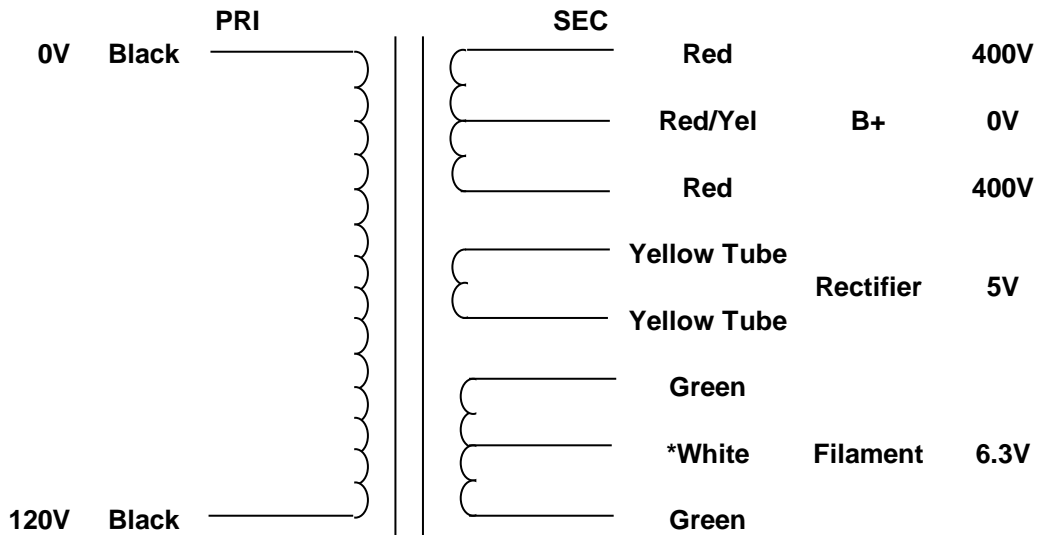

MERCURY MAGNETICS
10050 Remmet Avenue
Chatsworth, CA 91311

Phone 818-998-7791
Fax 818-998-7835
mercurymagnetics.com

ToneClone AB15N-P POWER TRANSFORMER

**IF CENTER TAP IS NOT SHOWN ON YOUR SCHEMATIC DIAGRAM, DO NOT USE! CUT OR FLOAT THE CT.*