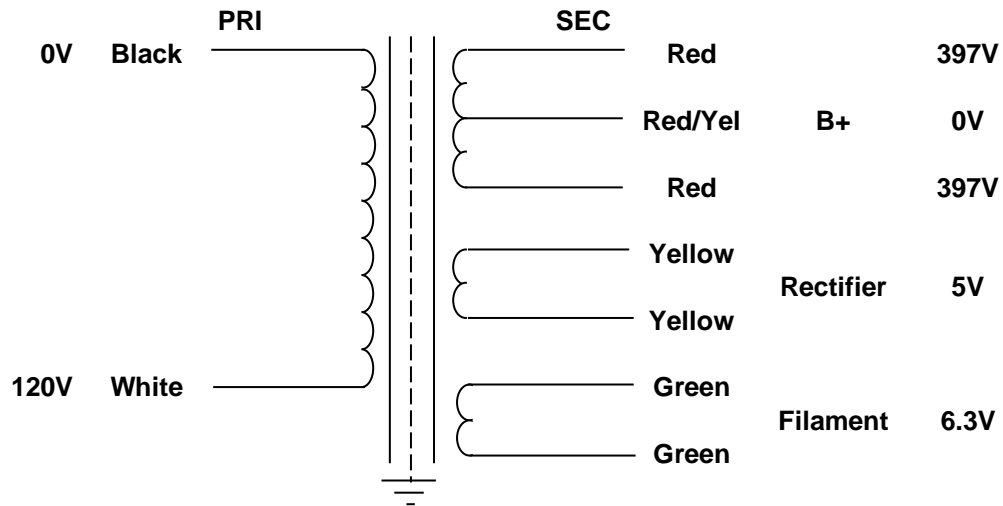

MERCURY MAGNETICS
10050 Remmet Ave.
Chatsworth, CA 91311

Phone 818-998-7791
Fax 818-998-7835
mercurymagnetics.com

ToneClone AB15-P POWER TRANSFORMER

10/5/2001