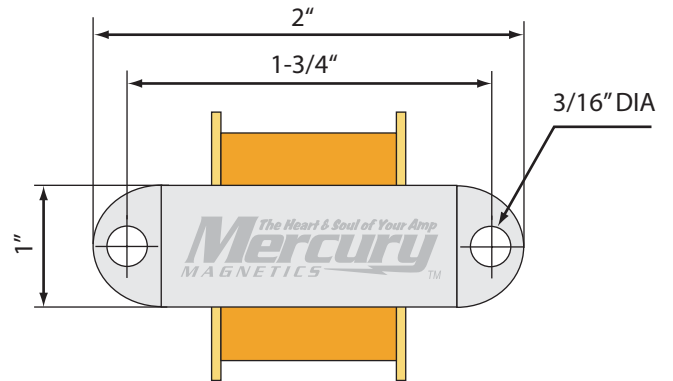

FBFRT

(All dimensions are nominal)

**PRIMARY
(INPUT)**

**SECONDARY
(OUTPUT)**

Fender Blackface Reverb Unit

Origin: Cloned from a pristine '65. "The best of the best" we've found, culled from a private collection.

CLASS: ToneClone™

TYPE: Reverb Transformer

PART NO.: FBFRT

ORIGINAL FENDER PART NO: 022921

MOUNTING: A-Frame / Vertical Mount

IMPEDANCE: 20KΩ input / 8Ω output

DATE: 03-21-06

FBFRT