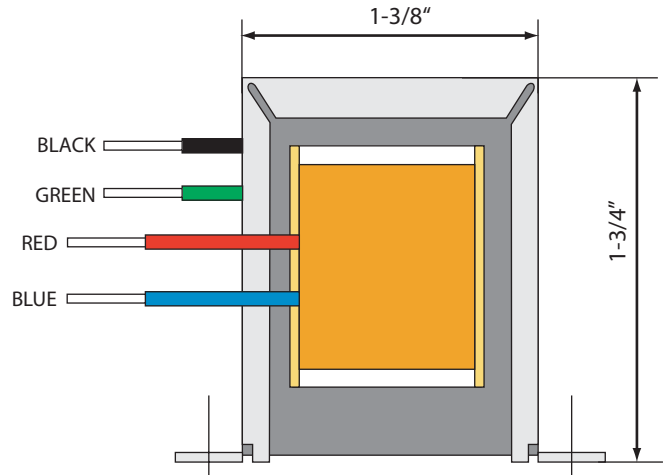

FBFRT

(All dimensions are nominal)

**PRIMARY
(INPUT)**

**SECONDARY
(OUTPUT)**

Fender Blackface Reverb Unit

Origin: Cloned from a pristine '65. "The best of the best" we've found, culled from a private collection.

CLASS: ToneClone™

TYPE: Reverb Transformer

PART NO.: FBFRT

ORIGINAL FENDER PART NO: 022921

MOUNTING: A-Frame / Vertical Mount

IMPEDANCE: 20KΩ input / 8Ω output

DATE: 03-21-06

FBFRT