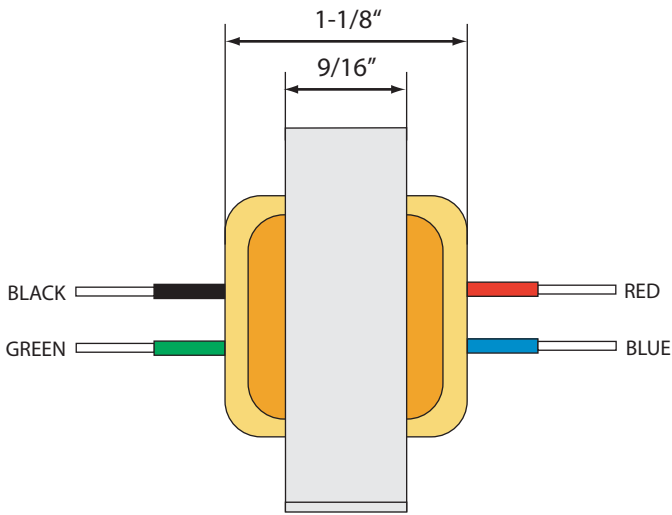

FBFRT

(All dimensions are nominal)

**PRIMARY
(INPUT)**

**SECONDARY
(OUTPUT)**

Fender Blackface Reverb Unit

Origin: Cloned from a pristine '65. "The best of the best" we've found, culled from a private collection.

CLASS: ToneClone™

TYPE: Reverb Transformer

PART NO.: FBFRT

ORIGINAL FENDER PART NO: 022921

MOUNTING: A-Frame / Vertical Mount

IMPEDANCE: 20KΩ input / 8Ω output

DATE: 03-21-06

FBFRT