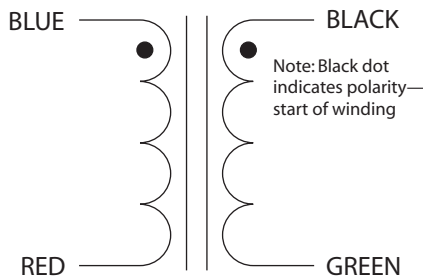

FBFRT

(All dimensions are nominal)

**PRIMARY
(INPUT)**

**SECONDARY
(OUTPUT)**

Fender Blackface Reverb Unit

Origin: Cloned from a pristine '65. "The best of the best" we've found, culled from a private collection.

CLASS: ToneClone™

TYPE: Reverb Transformer

PART NO.: FBFRT

ORIGINAL FENDER PART NO: 022921

MOUNTING: A-Frame / Vertical Mount

IMPEDANCE: 20KΩ input / 8Ω output

DATE: 03-21-06

FBFRT