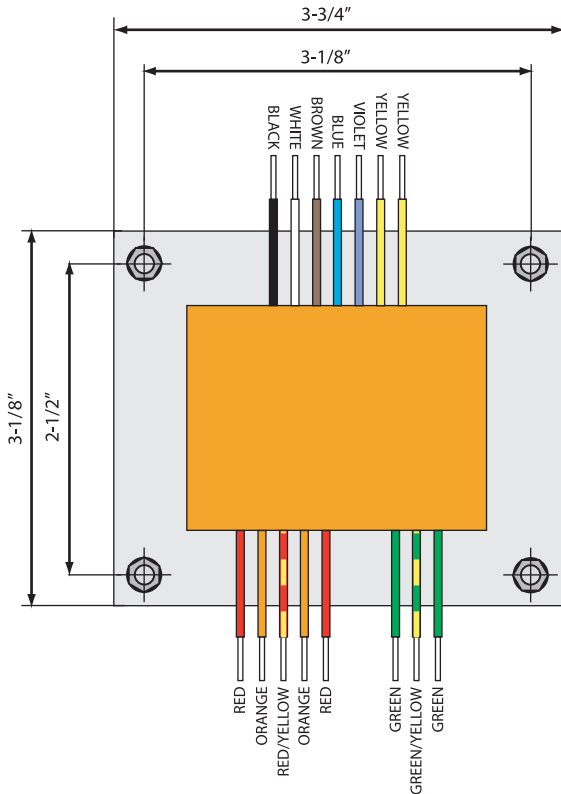

**JTM45-RI-PM**

(All dimensions are nominal)

**Marshall JTM45 (40–65 watts)**

**CLASS:** Axiom®

**TYPE:** Power Transformer

**PART NO.:** JTM45-RI-PM

**ORIGINAL MARSHALL PART NO:** N/A

**MOUNTING:** Flat Mount (standard) other mounting styles available upon request