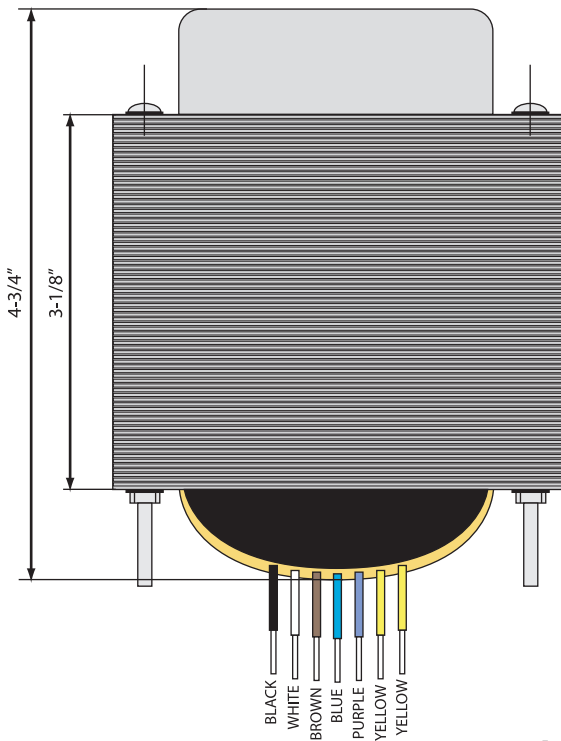

**JTM45-RI-PM**

(All dimensions are nominal)

**Marshall JTM45 (40–65 watts)**

**CLASS:** Axiom®

**TYPE:** Power Transformer

**PART NO.:** JTM45-RI-PM

**ORIGINAL MARSHALL PART NO:** N/A

**MOUNTING:** Flat Mount (standard) other mounting styles available upon request