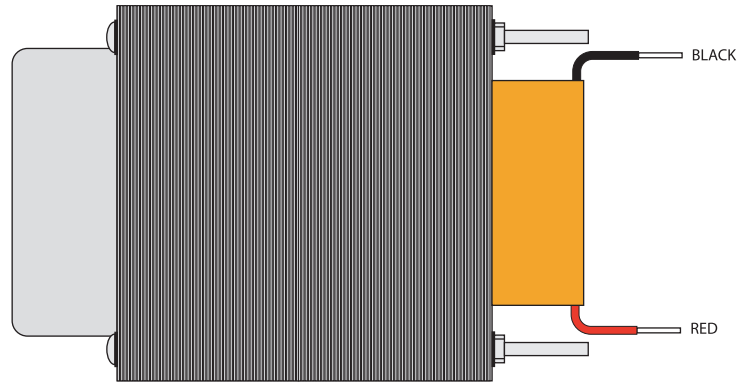

**JTM45-RI-PM**

(All dimensions are nominal)

**Marshall JTM45 (40–65 watts)**

**CLASS:** Axiom®

**TYPE:** Power Transformer

**PART NO.:** JTM45-RI-PM

**ORIGINAL MARSHALL PART NO:** N/A

**MOUNTING:** Flat Mount (standard) other mounting styles available upon request