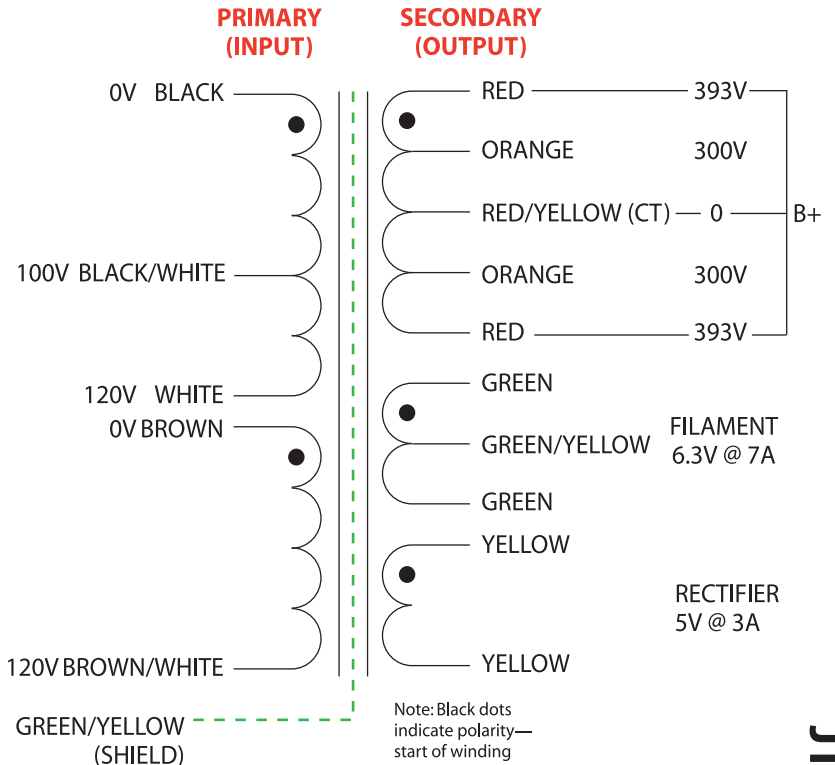

**JTM45-RI-PM**

(All dimensions are nominal)

**Marshall JTM45 (40–65 watts)**

**CLASS:** Axiom®

**TYPE:** Power Transformer

**PART NO.:** JTM45-RI-PM

**ORIGINAL MARSHALL PART NO:** N/A

**MOUNTING:** Flat Mount (standard) other mounting styles available upon request