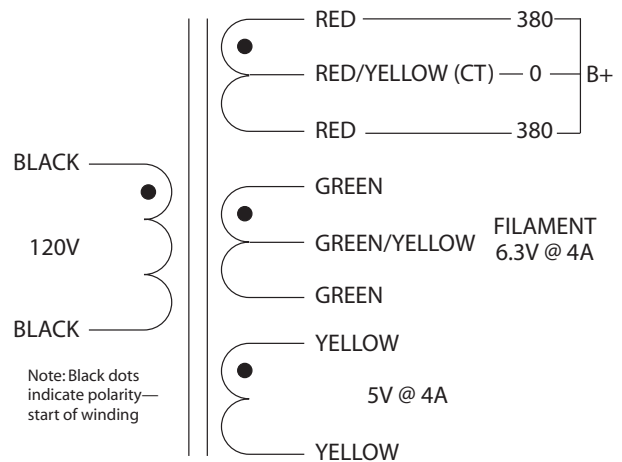

**FTDP**

(All dimensions are nominal)

Note: Black dots indicate polarity—start of winding

**PRIMARY (INPUT)**

**SECONDARY (OUTPUT)**

**Fender Tweed Deluxe (10–15 watts)**

Origin: The specs did not vary on virtually all original (1950–57) Deluxe PTs (with the exception of the mounting brackets). Our clone is from a 1954.

**CLASS:** ToneClone™

**TYPE:** Power Transformer

**PART NO.:** FTDP

**ORIGINAL FENDER PART NO:** 6452

**MOUNTING:** Flat Mount (standard) other mounting styles available upon request

**VA RATING:** 60

**DATE:** 02-01-06