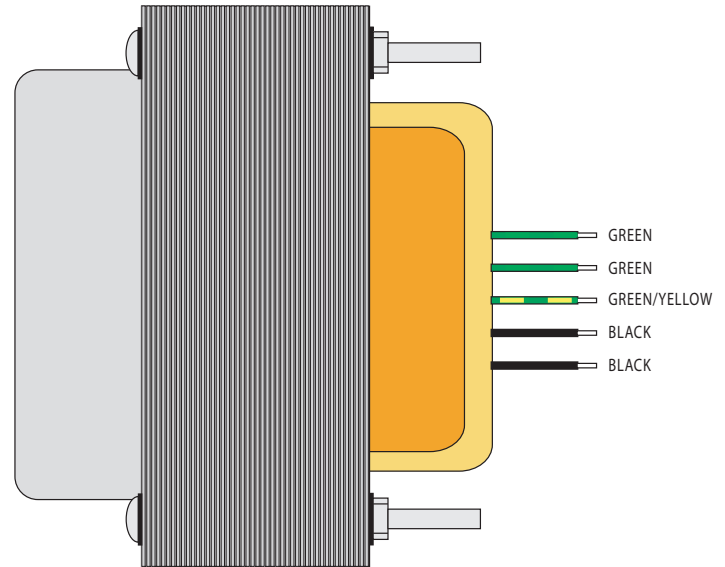

**FTDP**

(All dimensions are nominal)

Note: Black dots indicate polarity—start of winding

**PRIMARY (INPUT)**

**SECONDARY (OUTPUT)**

**Fender Tweed Deluxe (10–15 watts)**

Origin: The specs did not vary on virtually all original (1950–57) Deluxe PTs (with the exception of the mounting brackets). Our clone is from a 1954.

**CLASS:** ToneClone™

**TYPE:** Power Transformer

**PART NO.:** FTDP

**ORIGINAL FENDER PART NO:** 6452

**MOUNTING:** Flat Mount (standard) other mounting styles available upon request

**VA RATING:** 60

**DATE:** 02-01-06