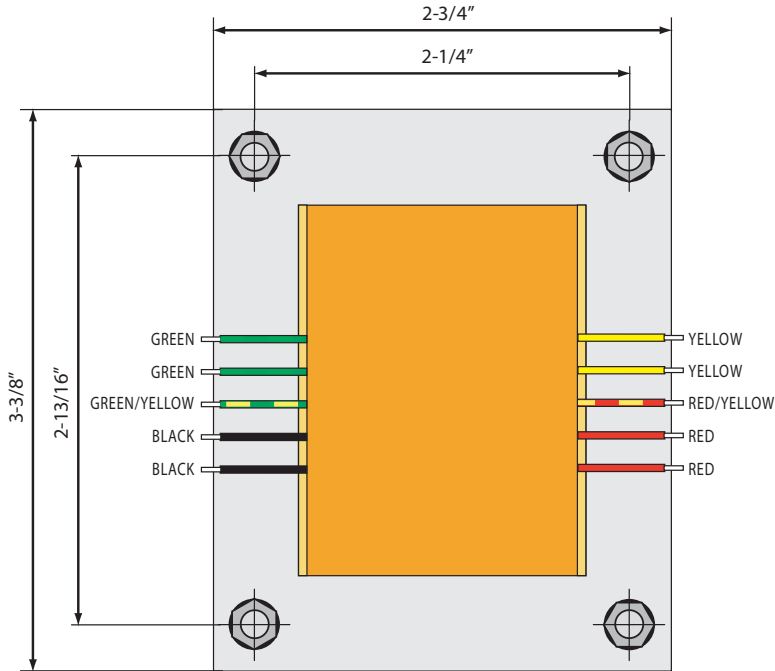

**FTDP**

(All dimensions are nominal)

Note: Black dots indicate polarity—start of winding

**PRIMARY (INPUT)**

**SECONDARY (OUTPUT)**

**Fender Tweed Deluxe (10–15 watts)**

Origin: The specs did not vary on virtually all original (1950–57) Deluxe PTs (with the exception of the mounting brackets). Our clone is from a 1954.

**CLASS:** ToneClone™

**TYPE:** Power Transformer

**PART NO.:** FTDP

**ORIGINAL FENDER PART NO:** 6452

**MOUNTING:** Flat Mount (standard) other mounting styles available upon request

**VA RATING:** 60

**DATE:** 02-01-06