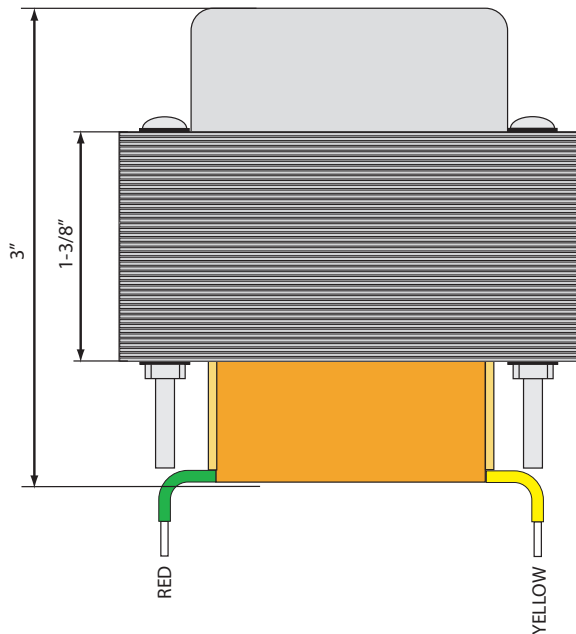

**FTDP**

(All dimensions are nominal)

Note: Black dots indicate polarity—start of winding

**PRIMARY (INPUT)**

**SECONDARY (OUTPUT)**

**Fender Tweed Deluxe (10–15 watts)**

Origin: The specs did not vary on virtually all original (1950–57) Deluxe PTs (with the exception of the mounting brackets). Our clone is from a 1954.

**CLASS:** ToneClone™

**TYPE:** Power Transformer

**PART NO.:** FTDP

**ORIGINAL FENDER PART NO:** 6452

**MOUNTING:** Flat Mount (standard) other mounting styles available upon request

**VA RATING:** 60

**DATE:** 02-01-06