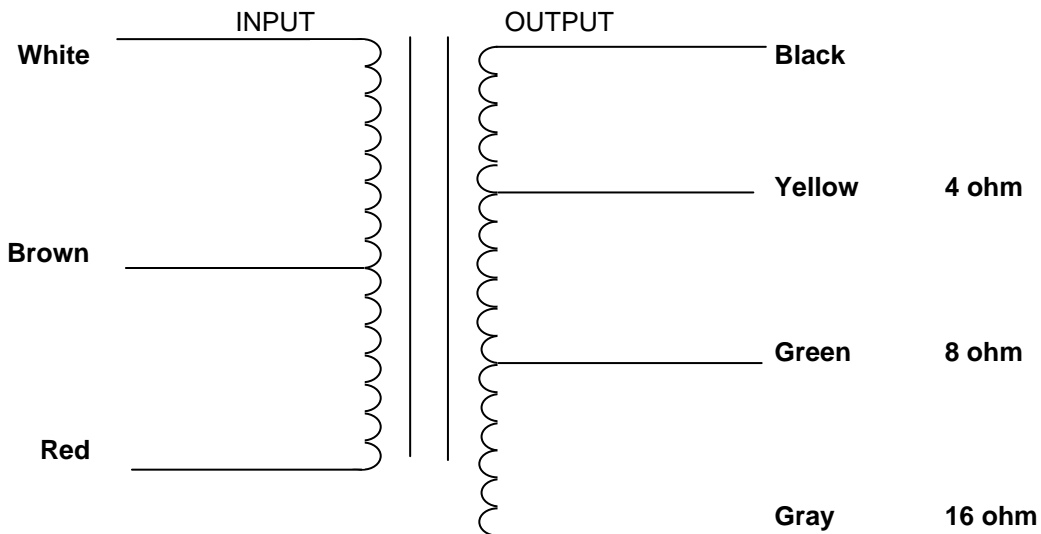

MERCURY MAGNETICS
9167 Independence Avenue
Chatsworth, CA 91311

Phone 818-998-7791
Fax 818-998-7835
Website: mercurymagnetics.com

ToneClone O50JM OUTPUT TRANSFORMER

10/30/2001