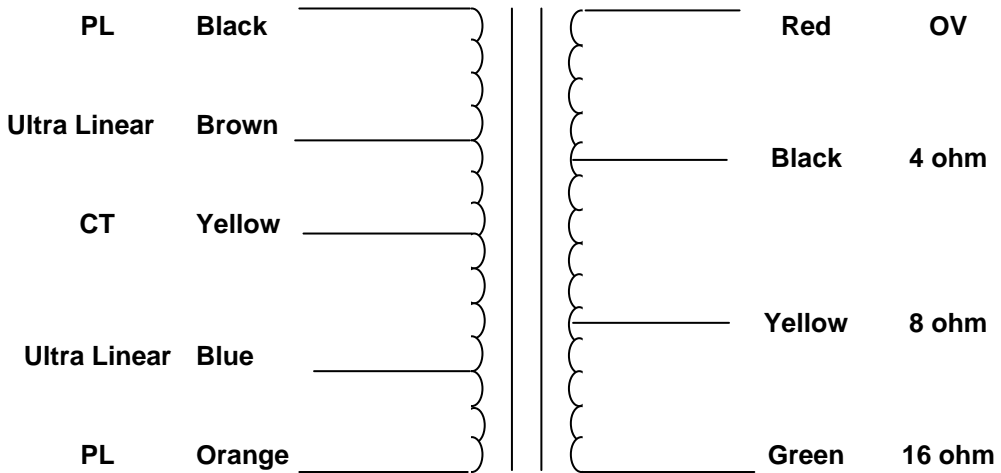

**ToneClone MMAJ-OA OUTPUT TRANSFORMER**

**Vertical Mount**

**Footprint 3 3/8" x 3 1/2"**